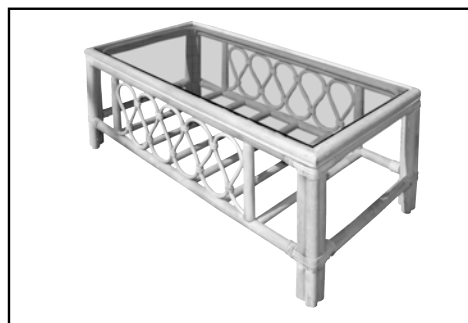

SS59 Coffee Table